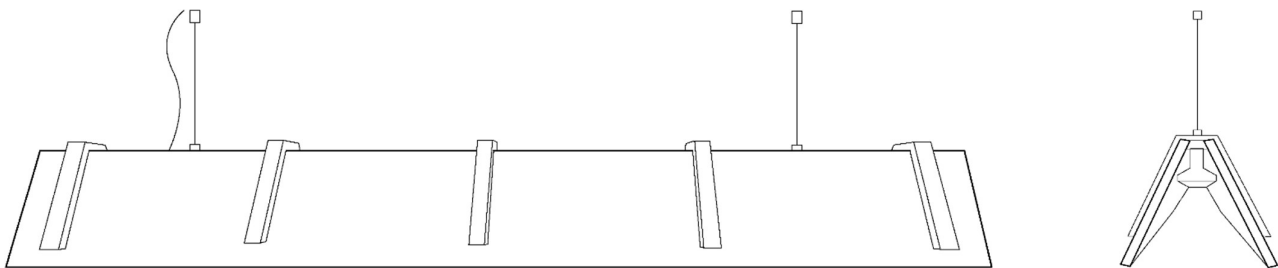

## Renvoi Medium

Pendant light

Article number:

LP FR 20 / LP FC 20 / LP FO 20 / LP FS 20 / LP FB 20 / LP FST 20 / LP FCR 20 /  
LP FH 20 / LP FG 20

### Dimensions

Width: ≈ 118 cm

Depth: ≈ 16 cm

Height: ≈ 17 cm

Weight: ≈ 3.4 kg

Material: felt panel (min 50% recycled material), plywood

### Rosette and cable

Mounted or recessed rosette; black or white

Colour cable: black

Length cable: 200 cm

24 Volt Led strip and driver included

230V 50Hz

2700K or 4000K

IP20