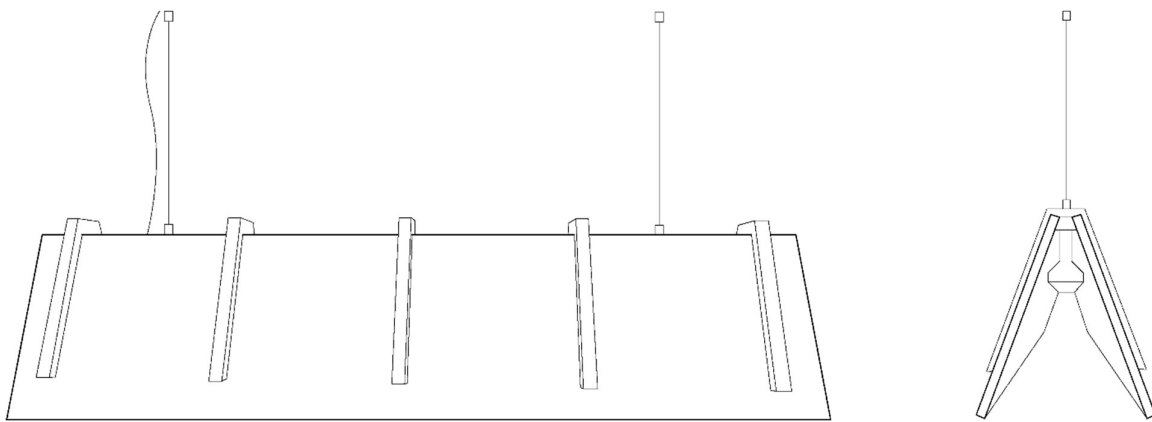

## Renvoi Large

Pendant light

Article number:

LP FR 10 / LP FC 10 / LP FO 10 / LP FS 10 / LP FB 10 / LP FST 10 / LP FCR 10 /  
LP FH 10 / LP FG 10

### Dimensions

Width:       ≈ 118 cm  
Depth:       ≈ 25 cm  
Height:      ≈ 29.5 cm  
Weight:      ≈ 3.6 kg

Material: felt panel (min 50% recycled material), plywood

### Rosette and cable

Mounted or recessed rosette; black or white

Colour cable: black

Length cable: 200 cm

24 Volt Led strip and driver included

230V 50Hz

2700K or 4000K

IP20